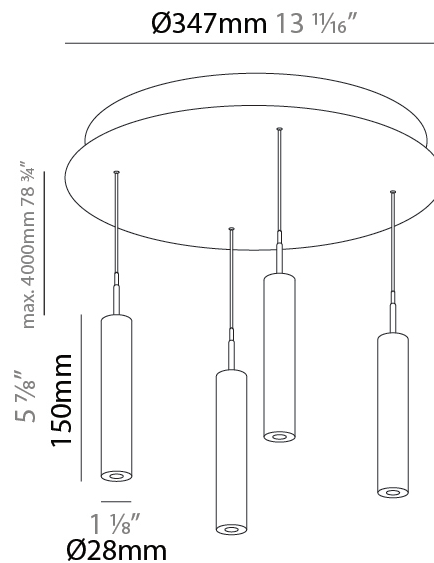

GENERAL

Series: G-Mini Round
Subseries: G-Mini Round Hangover
Brand: Prolicht
Division: Architectural
Mounting Type: Suspension
Mounting Location: Ceiling
Subcategory: Spots

PHYSICAL

Shape: Cylinder
Diameter (mm): 347
Diameter (in): 13 1/16
Height (mm): 150
Height (in): 5 7/8
Light Distribution: Direct
Diffuser: Shine Ring - NOR / OPL / YEL / ORA / RED / BLU / GRN
Fixture Finish: SSR / BKV / CWI / CRY / HAB / UFT / ITA / RUA / FTG / MYG / LOD / PUS / FRO / FUP / KIA / POP / BLS / SPG / MEY / GOH / GUM / CHC / COM / ABZ / JAG / OBR / MOS / ROR
Accent Finish: NOF / COP / MIR / SSS
Fixture Material: Extruded Aluminum / Steel
Cable Details: 2,000mm/78 3/4" / 4,000mm/157 1/2" - Cable, Black, Green, Orange, Red, White

ELECTRICAL

Lamp Type: LED (Zhaga Standard)
Input Wattage (W): 26
Total Output Wattage (W): 23.7
Dimming: Non-Dimmable
Driver Included: Yes
Driver Location: Integrated
Driver Type: Constant Current - Universal
Driver Class: Class 2
Input Voltage (V): 120 - 277

LED

Color Temperature (°K): 2700 / 3000 / 3500 / 4000
Max. Delivered Lumen (lm): 1557 / 1421 / 1499 / 1450
Nominal Lumen (lm): 1840 / 1949 / 2057 / 2112
CRI: >90 CRI
Lamp Life (hrs): 50000

OPTICAL

Beam Angle: 32 / 58

RATINGS AND CERTIFICATIONS

Certified By: Certified for North American Standards
IP rating: IP20