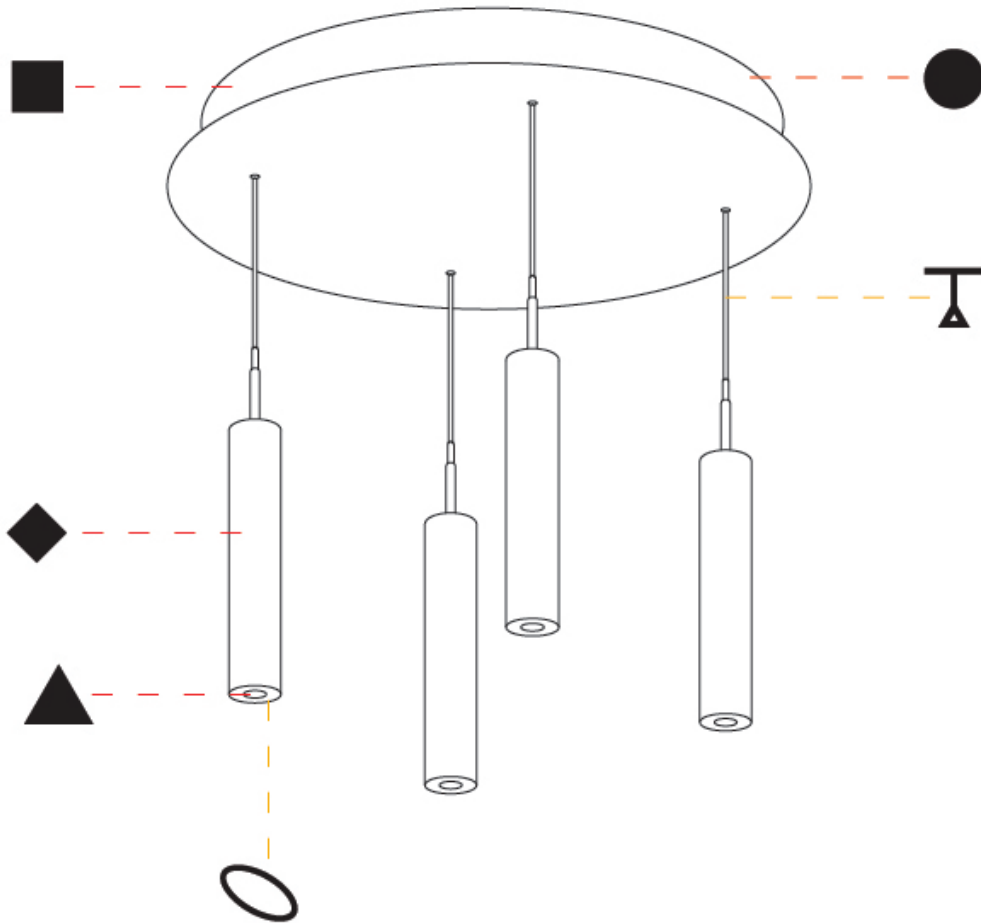

G-MINI ROUND HANGOVER SUSPENSION

A300629-

PROJECT	_____
TYPE	_____
SPECIFIER	_____
QUANTITY	_____
DATE	_____

A