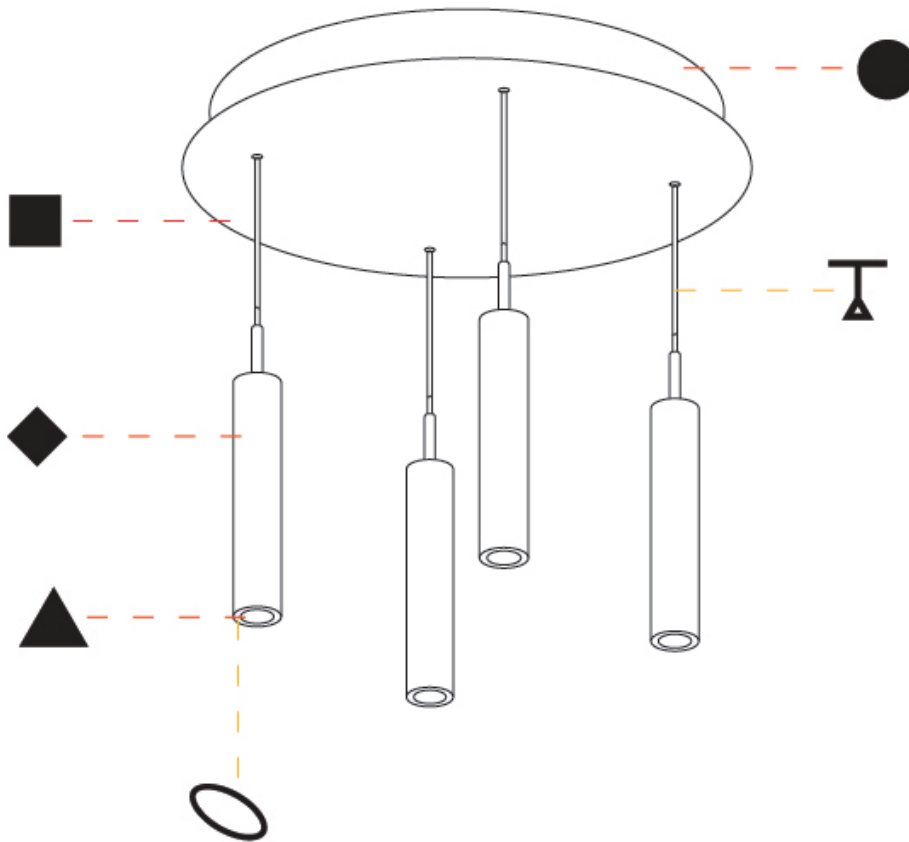

G-MINI ROUND HANGOVER SUSPENSION

A300626-

PROJECT	_____
TYPE	_____
SPECIFIER	_____
QUANTITY	_____
DATE	_____

A