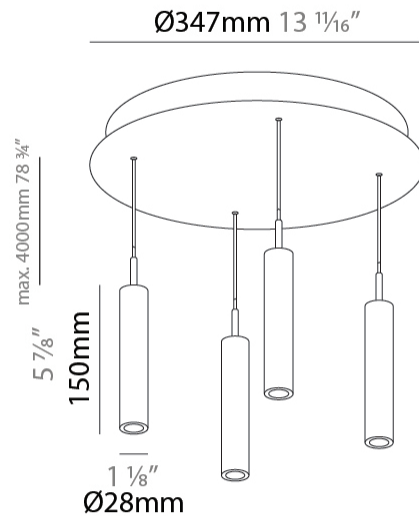

GENERAL

Series: G-Mini Round
Subseries: G-Mini Round Hangover
Brand: Prolicht
Division: Architectural
Mounting Type: Suspension
Mounting Location: Ceiling
Subcategory: Spots

PHYSICAL

Shape: Cylinder
Diameter (mm): 347
Diameter (in): 13 11/16
Height (mm): 150
Height (in): 5 7/8
Light Distribution: Direct
Fixture Finish: SSR / BKV / CWI / CRY / HAB / UFT / ITA / RUA / FTG / MYG / LOD / PUS / FRO / FUP / KIA / POP / BLS / SPG / MEY / GOH / GUM / CHC / COM / ABZ / JAG / OBR / MOS / ROR
Accent Finish: NOF / COP / MIR / SSS
Fixture Material: Extruded Aluminum / Steel
Cable Details: 2,000mm/78 3/4" / 4,000mm/157 1/2" - Cable, Black, Green, Orange, Red, White

ELECTRICAL

Lamp Type: LED (Zhaga Standard)
Input Wattage (W): 26
Total Output Wattage (W): 23.7
Dimming: Tri-Mode (Non-Dimming and Phase Dimming (120Vac only) and 0-10V Dimming)
Driver Included: Yes
Driver Location: Integrated
Driver Type: Constant Current - Universal
Driver Class: Class 2
Input Voltage (V): 120 - 277

LED

Color Temperature (°K): 2700 / 3000 / 3500 / 4000
Max. Delivered Lumen (lm): 1614 / 1709 / 1804 / 1852
Nominal Lumen (lm): 1840 / 1949 / 2057 / 2112
CRI: >90 CRI
Lamp Life (hrs): 50000

OPTICAL

Beam Angle: 20 / 26 / 56

RATINGS AND CERTIFICATIONS

Certified By: Certified for North American Standards
IP rating: IP20