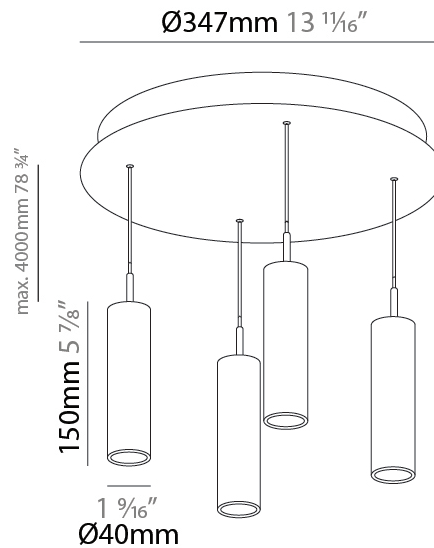

GENERAL

Series: G-Mini Round
Subseries: G-Mini Round Hangover
Brand: Prolicht
Division: Architectural
Mounting Type: Suspension
Mounting Location: Ceiling
Subcategory: Spots

PHYSICAL

Shape: Cylinder
Diameter (mm): 347
Diameter (in): 13 1/16
Height (mm): 150
Height (in): 5 7/8
Light Distribution: Direct
Fixture Finish: SSR / BKV / CWI / CRY / HAB / UFT / ITA / RUA / FTG / MYG / LOD / PUS / FRO / FUP / KIA / POP / BLS / SPG / MEY / GOH / GUM / CHC / COM / ABZ / JAG / OBR / MOS / ROR
Accent Finish: NOF / COP / MIR / SSS
Fixture Material: Extruded Aluminum / Steel
Cable Details: 2,000mm/78 3/4" / 4,000mm/157 1/2" - Cable, Black, Green, Orange, Red, White

ELECTRICAL

Lamp Type: LED (Zhaga Standard)
Input Wattage (W): 39
Total Output Wattage (W): 35.4
Dimming: Non-Dimmable
Driver Included: Yes
Driver Location: Integrated
Driver Type: Constant Current - Universal
Driver Class: Class 2
Input Voltage (V): 120 - 277

LED

Color Temperature (°K): 2700 / 3000 / 3500 / 4000
Max. Delivered Lumen (lm): 2776 / 2904 / 3012 / 3080
Nominal Lumen (lm): 3878 / 4056 / 4206 / 4301
CRI: >90 CRI
Lamp Life (hrs): 50000

OPTICAL

Beam Angle: 40 / 52

RATINGS AND CERTIFICATIONS

Certified By: Certified for North American Standards
IP rating: IP20