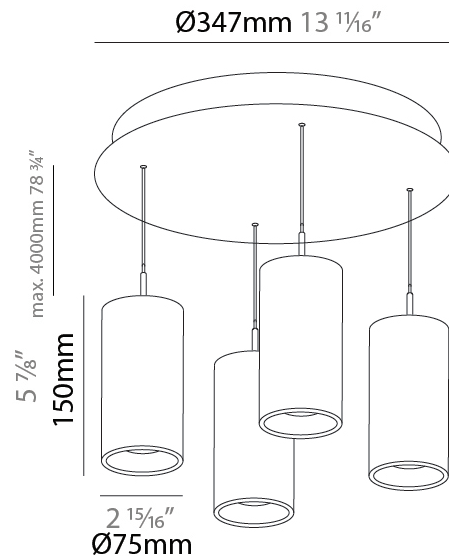

GENERAL

Series: G-Mini Round
Subseries: G-Mini Round Hangover
Brand: Prolight
Division: Architectural
Mounting Type: Suspension
Mounting Location: Ceiling
Subcategory: Spots

PHYSICAL

Shape: Cylinder
Diameter (mm): 75
Diameter (in): 2 ¹⁵/₁₆
Length (mm): 1200
Length (in): 47 ¹/₄
Height (mm): 150
Height (in): 5 ⁷/₈
Light Distribution: Direct
Diffuser: Shine Ring - NOR / OPL / YEL / ORA / RED / BLU / GRN
Fixture Finish: SSR / BKV / CWI / CRY / HAB / UFT / ITA / RUA / FTG / MYG / LOD / PUS / FRO / FUP / KIA / POP / BLS / SPG / MEY / GOH / GUM / CHC / COM / ABZ / JAG / OBR / MOS / ROR
Accent Finish: NOF / COP / MIR / SSS
Fixture Material: Extruded Aluminum / Steel
Cable Details: 2,000mm/78 3/4" / 4,000mm/157 1/2" - Cable, Black, Green, Orange, Red, White

ELECTRICAL

Lamp Type: LED (Zhaga Standard)
Input Wattage (W): 38
Total Output Wattage (W): 34.5
Dimming: Non-Dimmable
Driver Included: Yes
Driver Location: Integrated
Driver Type: Constant Current - Universal
Driver Class: Class 2
Input Voltage (V): 120 - 277

LED

Color Temperature (°K): 2700 / 3000 / 3500 / 4000
Max. Delivered Lumen (lm): Max 3171
Nominal Lumen (lm): Max 4231
CRI: >90 CRI
Lamp Life (hrs): 50000

OPTICAL

Beam Angle: 6 / 22 / 38

RATINGS AND CERTIFICATIONS

Certified By: Certified for North American Standards
IP rating: IP20