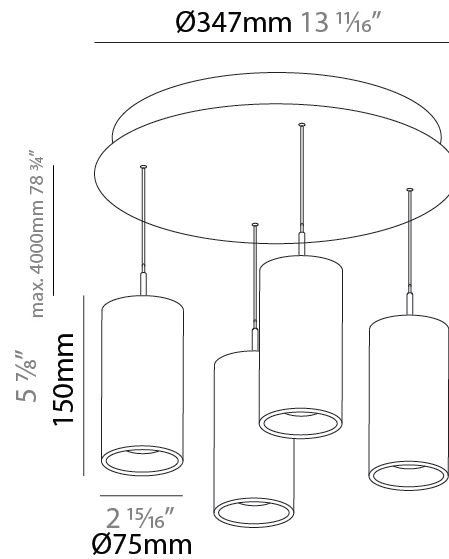

GENERAL

Series: G-Mini Round
Subseries: G-Mini Round Hangover
Brand: Prolight
Division: Architectural
Mounting Type: Suspension
Mounting Location: Ceiling
Subcategory: Spots

PHYSICAL

Shape: Cylinder
Diameter (mm): 75
Diameter (in): 2 ¹⁵/₁₆
Length (mm): 1200
Length (in): 47 ¹/₄
Height (mm): 150
Height (in): 5 ⁷/₈
Light Distribution: Direct
Diffuser: Shine Ring - NOR / OPL / YEL / ORA / RED / BLU / GRN
Fixture Finish: SSR / BKV / CWI / CRY / HAB / UFT / ITA / RUA / FTG / MYG / LOD / PUS / FRO / FUP / KIA / POP / BLS / SPG / MEY / GOH / GUM / CHC / COM / ABZ / JAG / OBR / MOS / ROR
Accent Finish: NOF / COP / MIR / SSS
Fixture Material: Extruded Aluminum / Steel
Cable Details: 2,000mm/78 3/4" / 4,000mm/157 1/2" - Cable, Black, Green, Orange, Red, White

ELECTRICAL

Lamp Type: LED (Zhaga Standard)
Input Wattage (W): 26
Total Output Wattage (W): 23.7
Dimming: Non-Dimmable
Driver Included: Yes
Driver Location: Integrated
Driver Type: Constant Current - Universal
Driver Class: Class 2
Input Voltage (V): 120 - 277

LED

Color Temperature (°K): 2700 / 3000 / 3500 / 4000
Max. Delivered Lumen (lm): 1557 / 1649 / 1740 / 1787
Nominal Lumen (lm): 1840 / 1949 / 2057 / 2112
CRI: >90 CRI
Lamp Life (hrs): 50000

OPTICAL

Beam Angle: 6 / 22 / 38

RATINGS AND CERTIFICATIONS

Certified By: Certified for North American Standards
IP rating: IP20