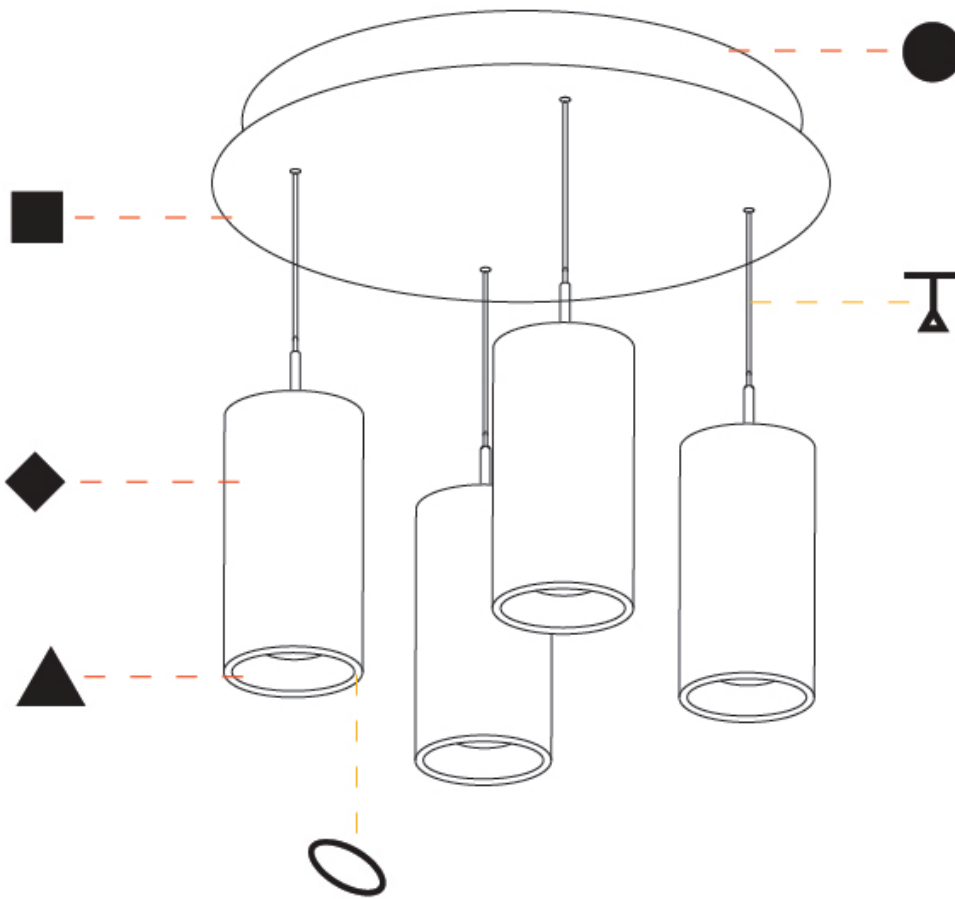

G-MINI ROUND HANGOVER SUSPENSION

A300635-

PROJECT	_____
TYPE	_____
SPECIFIER	_____
QUANTITY	_____
DATE	_____

A